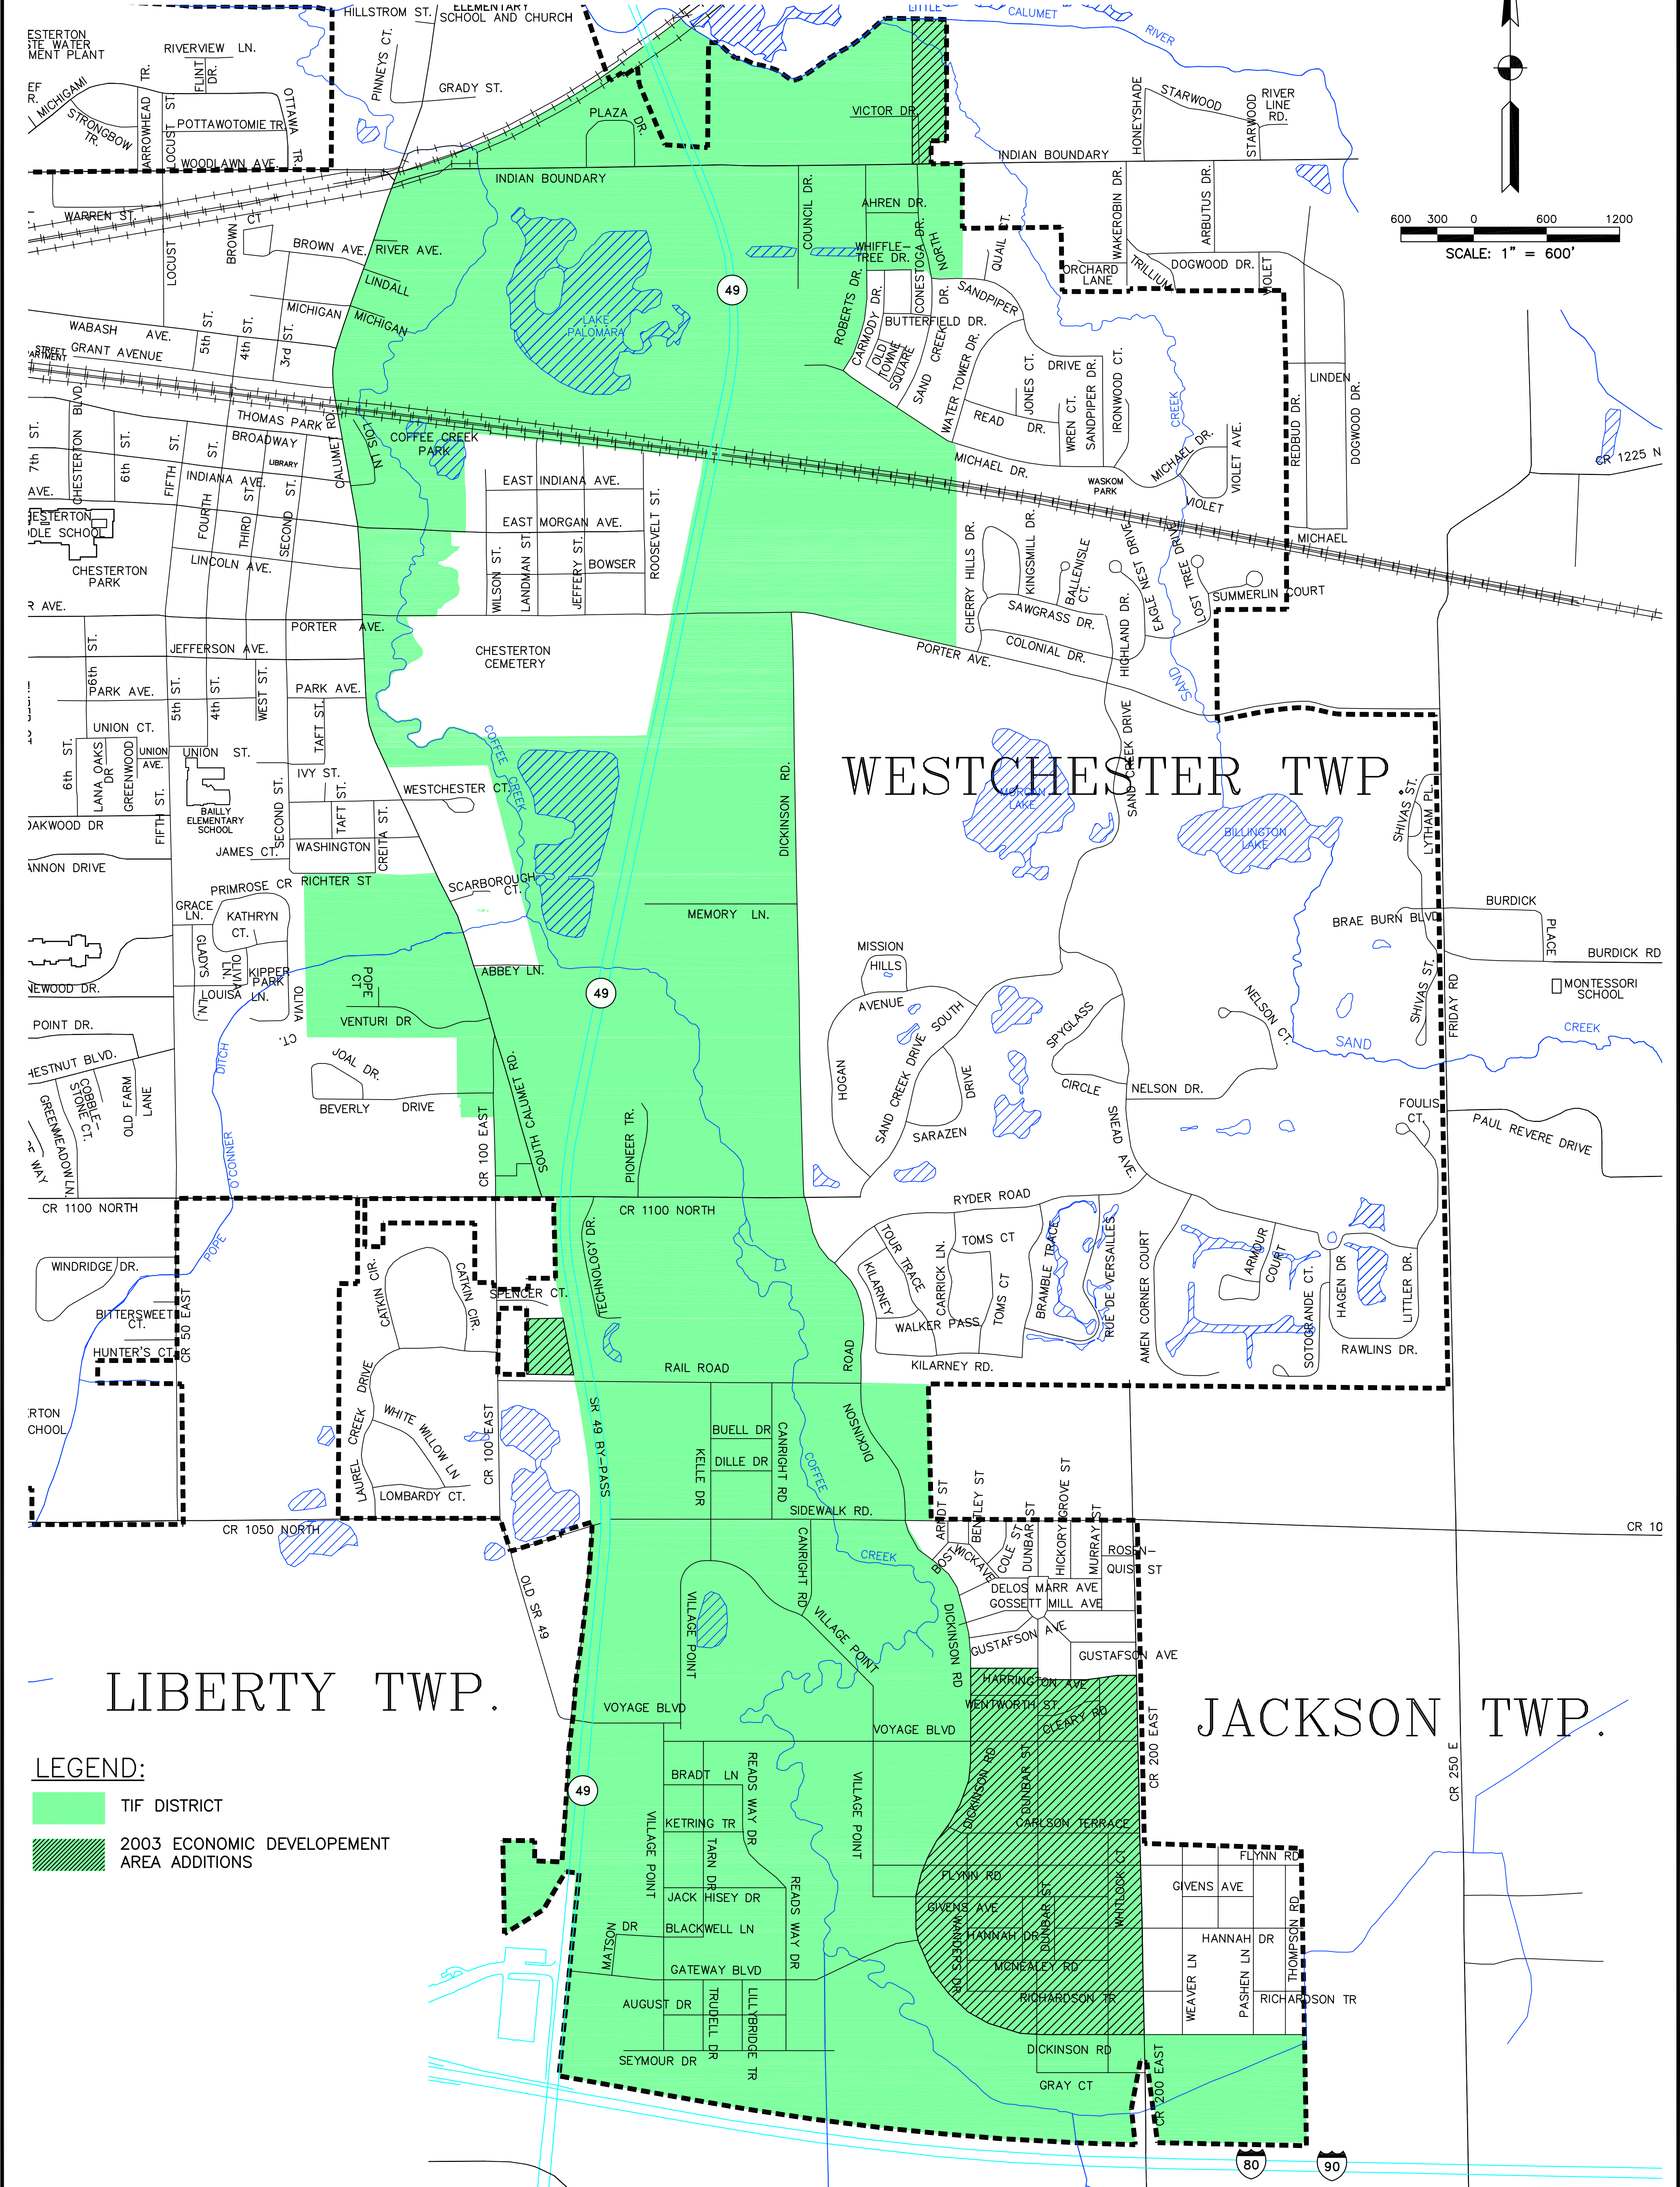

TOWN OF CHESTERTON TIF DISTRICT

LIBERTY TWP.

JACKSON TWP.

LEGEND:

- TIF DISTRICT
- 2003 ECONOMIC DEVELOPEMENT AREA ADDITIONS

TIF MAP CHESTERTON, IN

DRAWN: SAK CHK'D: MDO
 DESIGNED:
 DATE: JANUARY 27, 2005
 SCALE: 1" = 600'

OF 1
 SHEET 1
 DRAWING NUMBER